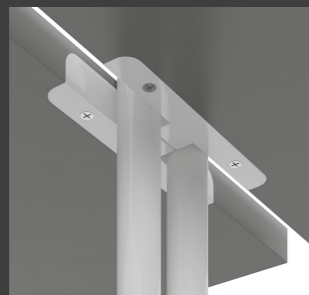

Accessories such as magnetic dividers, desk organizers, practical hooks, storage compartments or drawers further extend the functionality of OKA Play desks. Matching the OKA Play shelving system, the desks are available in a generous selection of decors and colors to be an eye-catcher and statement not only in the office, but equally in the home office.

Schublade
Drawer

Technische Details

› Metallklammer
› Metal clip

› Metallklammer beidseitig
› Metal clip on both sides

› Buchstütze – Variante A
› Bookend – variant A

› Buchstütze – Variante B
› Bookend – variant B